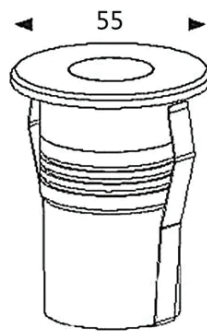

PRODUCT : _____

SALE : _____

PROJECT : _____

PRODUCT

Product Description

- Stainless Steel front cover
- Light source: 1*3W single color; 1*1W single color and 1*3W Warmlight

Inground Light	
Model Code	ART-IN 3W-24V
Dimension	55x72
Light Source	LED 3W WW 24V
IP	67
Color	Stainless Steel