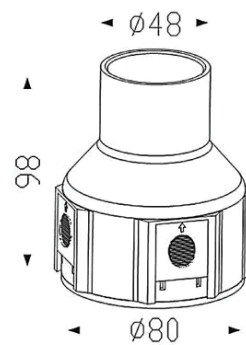

PRODUCT : _____

SALE : _____

PROJECT : _____

PRODUCT

Product Description

- Stainless Steel front cover
- Light source: 1*3W single color; 1*1W single color and 1*3W Warmlight

Inground Light	
Model Code	ART-IN 3W-24V
Dimension	55x72
Light Source	LED 3W WW 24V
IP	67
Color	Stainless Steel