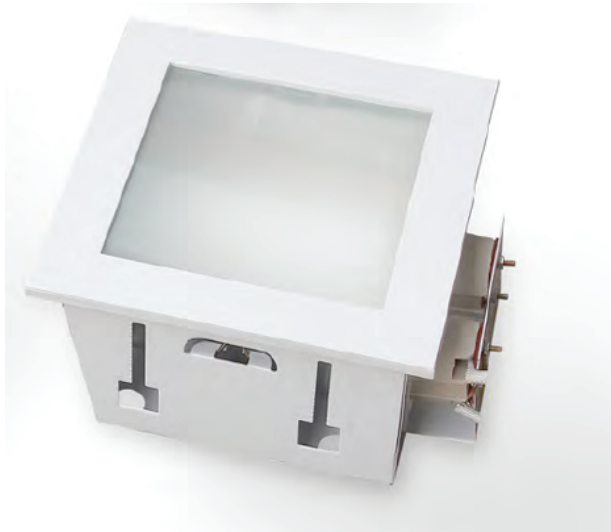

## PRODUCT

DOWNLIGHT / SQ-M	
Model	Downlight / SQ-M
Color	White
Light source	E27 2*15W
IP	20
Dimension	180 x 165 x H80 (mm)

Artemis Decor Co., Ltd. (Head Office)  
89/5-6 Ratchada Rd., - Ramintra, Khlong Kum, Bueng Kum, Bangkok 10230  
Tel.02-5094021 Fax. 02-5094022