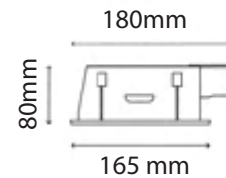

## PRODUCT

DOWNLIGHT / SQ-M	
Model	Downlight / SQ-M
Color	White
Light source	E27 2*15W
IP	20
Dimension	180 x 165 x H80 (mm)

Artemis Decor Co., Ltd. (Head Office)  
89/5-6 Ratchada Rd., - Ramintra, Khlong Kum, Bueng Kum, Bangkok 10230  
Tel.02-5094021 Fax. 02-5094022