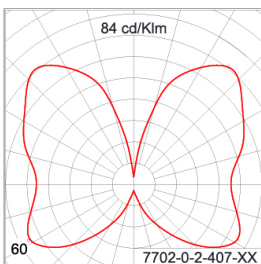

Light Distribution

คุณลักษณะ:

- IP65 Class II
- ชิ้นส่วนประกอบอลูมิเนียม ขึ้นรูปด้วยการฉีดอัดแรงดันสูง
- อลูมิเนียมอัลลอยด์ขึ้นรูปเกรด 6063 มีส่วนผสมของทองแดงต่ำ
- ฝาเคลือบด้วยสีโพลีเอสเตอร์กัวยูวี
- ฝาครอบแสงโพลีคาร์บอเนต
- ปะเก็นกันน้ำยางซิลิโคน
- สกรูที่ใช้ภายนอกตัวคอมผลิตจากโลหะสแตนเลส
- ขั้วหลอดเซรามิก E-27
- ชุดโคมพร้อมสายไฟ ขนาด 2x1.0 ม.ม.
- การติดตั้งควรกระทำอย่างถูกต้อง ตามคู่มือติดตั้งที่แนบมา
- ดำ (แทนที่เลข2หลักสุดท้ายสำหรับการลงรหัสสั่งซื้อด้วยหมายเลข 31)
- เงิน (แทนที่เลข2หลักสุดท้ายสำหรับการลงรหัสสั่งซื้อด้วยหมายเลข 34)

*Due to the constancy of product development, we reserve the right to alter all specification without prior notice.

Last Revised On: 03-02-2022