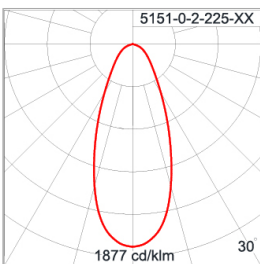

Light Distribution

คุณลักษณะ:

- IP55 Class II
- ชิ้นส่วนประกอบอลูมิเนียม ขึ้นรูปด้วยการฉีดอัดแรงดันสูง
- อลูมิเนียมอัลลอยด์ขึ้นรูปเกรด S6063 มีส่วนผสมของทองแดงต่ำ
- พ่นเคลือบด้วยสีโพลีเอสเตอร์กัวยูวี
- หน้ากระจกนิรภัย
- ประกันกันน้ำยางซิลิโคน
- สกรูที่ใช้ภายนอกตัวโคมผลิตจากโลหะสแตนเลส
- ขั้วหลอดเซรามิก GU10
- การติดตั้งควรกระทำอย่างถูกต้อง ตามคู่มือติดตั้งที่แนบมา
- ดำ (แทนที่เลข2หลักสุดท้ายสำหรับการลงรหัสสั่งซื้อด้วยหมายเลข A1)
- เงิน (แทนที่เลข2หลักสุดท้ายสำหรับการลงรหัสสั่งซื้อด้วยหมายเลข A4)
- ขาว (แทนที่เลข2หลักสุดท้ายสำหรับการลงรหัสสั่งซื้อด้วยหมายเลข A6)

*Due to the constancy of product development, we reserve the right to alter all specification without prior notice.