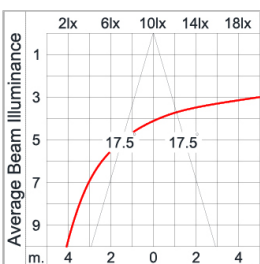

Light Distribution

คุณลักษณะ:

- IP55 Class II
- ชิ้นส่วนประกอบอลูมิเนียม ขึ้นรูปด้วยการฉีดอัดแรงดันสูง
- อลูมิเนียมอัลลอยด์ขึ้นรูปเกรด S6063 มีส่วนผสมของทองแดงต่ำ
- พ่นเคลือบด้วยสีโพลีเอสเตอร์กัวยูวี
- หน้ากระจกนิรภัย
- ประกันกันน้ำยางซิลิโคน
- สกรูที่ใช้ภายนอกตัวโคมผลิตจากโลหะสแตนเลส
- ขั้วหลอดเซรามิก GU10
- การติดตั้งควรกระทำอย่างถูกต้อง ตามคู่มือติดตั้งที่แนบมา
- ดำ (แทนที่เลข2หลักสุดท้ายสำหรับการลงรหัสสั่งซื้อด้วยหมายเลข A1)
- เงิน (แทนที่เลข2หลักสุดท้ายสำหรับการลงรหัสสั่งซื้อด้วยหมายเลข A4)
- ขาว (แทนที่เลข2หลักสุดท้ายสำหรับการลงรหัสสั่งซื้อด้วยหมายเลข A6)

*Due to the constancy of product development, we reserve the right to alter all specification without prior notice.