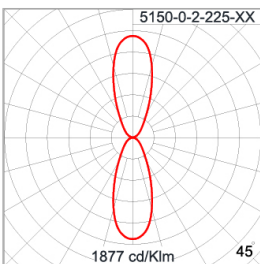

Light Distribution

คุณลักษณะ:

- IP55 Class II
- ชิ้นส่วนประกอบอลูมิเนียม ขึ้นรูปด้วยการฉีดอัดแรงดันสูง
- อลูมิเนียมอัลลอยด์ขึ้นรูปเกรด S6063 มีส่วนผสมของทองแดงต่ำ
- พ่นเคลือบด้วยสีโพลีเอสเตอร์กัวยูวี
- หน้ากระจกนิรภัย
- ประกันกันน้ำยางซิลิโคน
- สกรูที่ใช้ภายนอกตัวโคมผลิตจากโลหะสแตนเลส
- ขั้วหลอดเซรามิก GU10
- การติดตั้งควรกระทำอย่างถูกต้อง ตามคู่มือติดตั้งที่แนบมา
- ดำ (แทนที่เลข2หลักสุดท้ายสำหรับการลงรหัสสั่งซื้อด้วยหมายเลข A1)
- เงิน (แทนที่เลข2หลักสุดท้ายสำหรับการลงรหัสสั่งซื้อด้วยหมายเลข A4)
- ขาว (แทนที่เลข2หลักสุดท้ายสำหรับการลงรหัสสั่งซื้อด้วยหมายเลข A6)

*Due to the constancy of product development, we reserve the right to alter all specification without prior notice.

Last Revised On: 13-08-2021