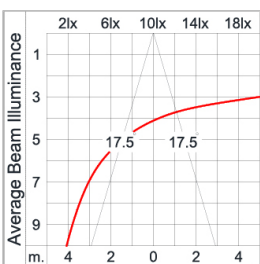

Light Distribution

คุณลักษณะ:

- IP55 Class II
- ชิ้นส่วนประกอบอลูมิเนียม ขึ้นรูปด้วยการฉีดอัดแรงดันสูง
- อลูมิเนียมอัลลอยด์ขึ้นรูปเกรด S6063 มีส่วนผสมของทองแดงต่ำ
- พ่นเคลือบด้วยสีโพลีเอสเตอร์กัวยูวี
- หน้ากระจกนิรภัย
- ประกันกันน้ำยางซิลิโคน
- สกรูที่ใช้ภายนอกตัวโคมผลิตจากโลหะสแตนเลส
- ขั้วหลอดเซรามิก GU10
- การติดตั้งควรกระทำอย่างถูกต้อง ตามคู่มือติดตั้งที่แนบมา
- ดำ (แทนที่เลข2หลักสุดท้ายสำหรับการลงรหัสสั่งซื้อด้วยหมายเลข A1)
- เงิน (แทนที่เลข2หลักสุดท้ายสำหรับการลงรหัสสั่งซื้อด้วยหมายเลข A4)
- ขาว (แทนที่เลข2หลักสุดท้ายสำหรับการลงรหัสสั่งซื้อด้วยหมายเลข A6)

*Due to the constancy of product development, we reserve the right to alter all specification without prior notice.

Last Revised On: 13-08-2021