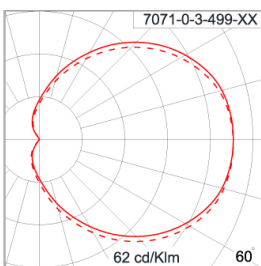

Light Distribution

*Due to the constancy of product development, we reserve the right to alter all specification without prior notice.

Last Revised On: 06-12-2022