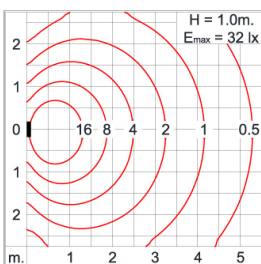

Light Distribution

*Due to the constancy of product development, we reserve the right to alter all specification without prior notice.

Last Revised On: 06-12-2022