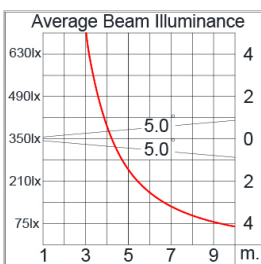

Light Distribution

*Due to the constancy of product development, we reserve the right to alter all specification without prior notice.

Last Revised On: 03-02-2022