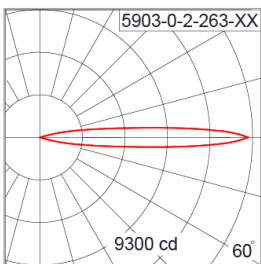

Light Distribution

*Due to the constancy of product development, we reserve the right to alter all specification without prior notice.

Last Revised On: 03-02-2022